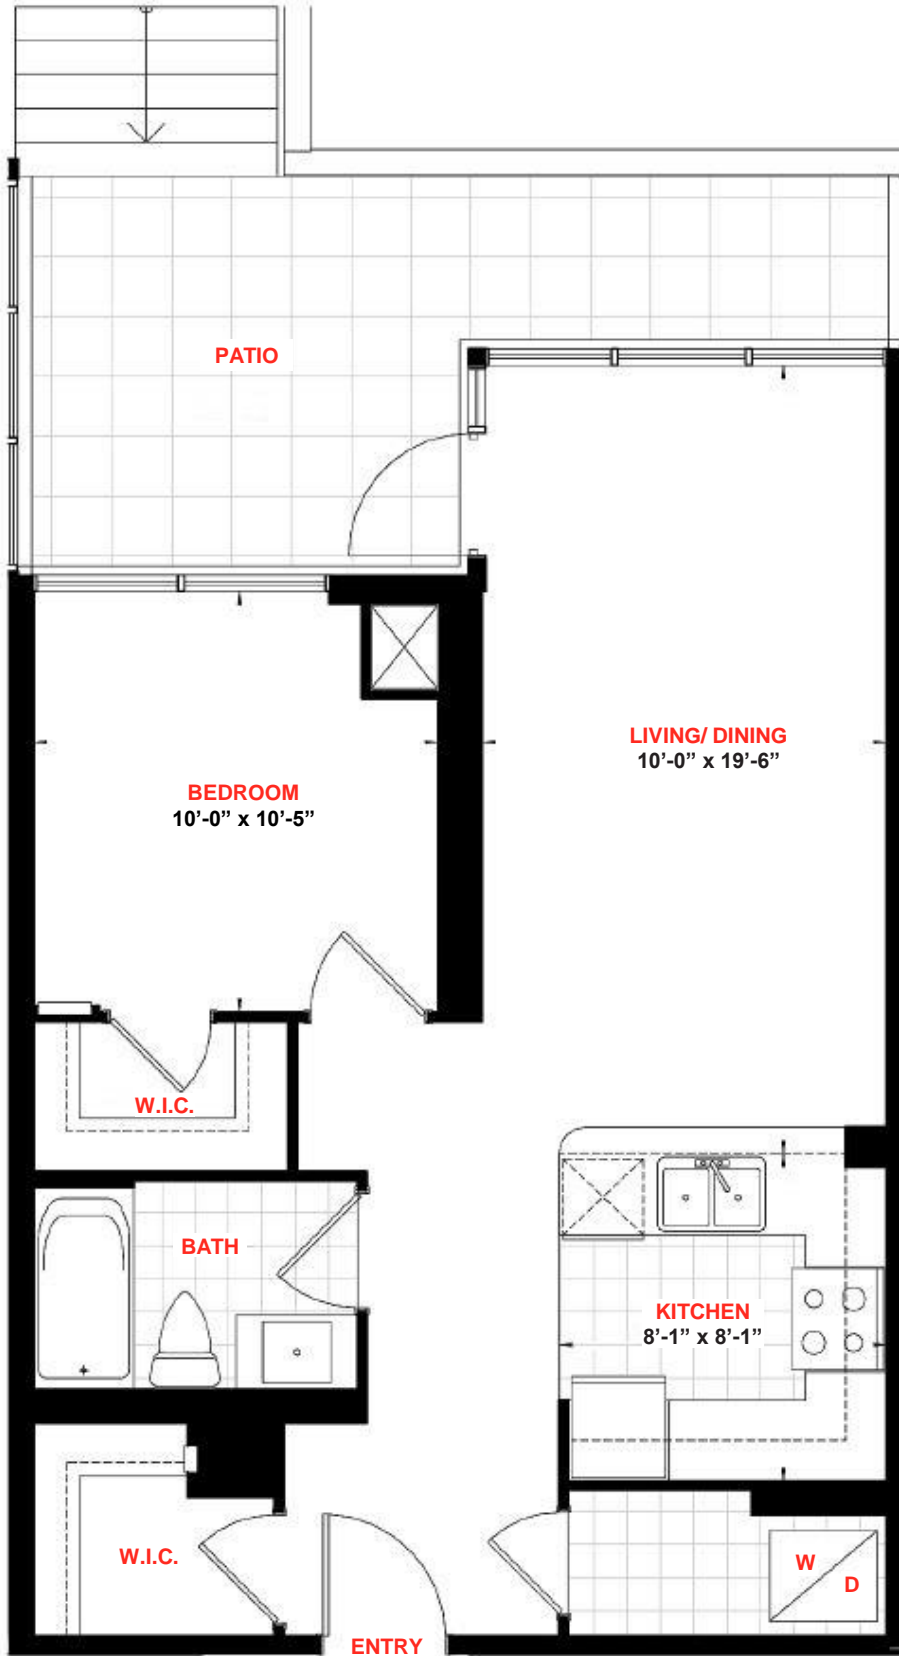

SUITE 106

ONE BEDROOM

Suite Area: 650 sq.ft.

Patio: 156 sq.ft.

Total Area: 806 sq.ft.

Grand Park Drive

Webb Drive

GROUND FLOOR